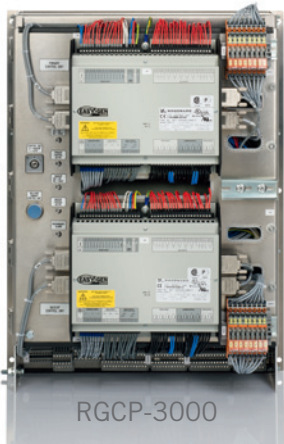

Product Navigator | **IPCS**

POWER GENERATION AND SOLUTIONS

GENSET CONTROLLERS

PARALLELING CONTROLS

COMPLEX PARALLELING

SIMPLE PARALLELING

NON-PARALLELING

SYNCHRONIZERS & LOAD SHARE CONTROLLERS