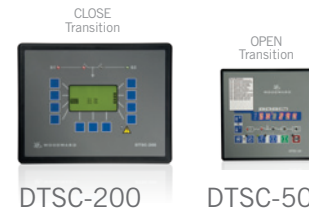

AUTOMATIC TRANSFER SWITCH CONTROLLERS