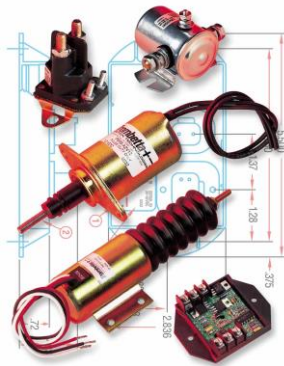

MADSEN

DIESEL & TURBINE

SOLENOID SELECTION GUIDE

REPLACEMENT SOLENOID FOR DELCO PART NO

DISS Part No.	Delco Part No.	Detroit Diesel Part No.
P515-A57V12	1118128	23504196
P515-A57V24	1118191	23504197
P515-A57V64	1118200	
Q515-A60V12	1119921	
D516-A11V13	001535	
D516-A11V25	1119911	
D516-A11V24	1119817	
D516-A11V12	1119821	

P500
Series

Q500
Series

LINK FREE ACTUATOR FOR:

DISS Part No.	Engine Model	Mfg Actuator No.	Volts
SA-4573-12	KUBOTA SUPER 5	0175-12-A5LS-KUBOTA	12
SA-4573-24	KUBOTA SUPER 5	0175-24-A5LS-KUBOTA	24
SA-4828-12	KUBOTA 3300	0175-12-A6LS-KUBOTA	12
SA-4828-24	KUBOTA 3300	0175-24-A6LS-KUBOTA	24
SA-4837-12	mitsubishi SL	0175-12-B7LS-MITSUBISHI	12
SA-4837-24	mitsubishi SL	0175-24-B7LS-MITSUBISHI	24
SA-4777-12	PERKINS 700	0175-12-A6LS-PERKINS	12
SA-4777-24	PERKINS 700	0175-24-A6LS-PERKINS	24
SA-4574-12	YANMAR TNE	0175-12-S5LS-YANMAR	12
SA-4574-24	YANMAR TNE	0175-24-S5LS-YANMAR	24
SA-4848-12	YANMAR 2V78	0175-12-S6LS-YANMAR	12
SA-4848-24	YANMAR 2V78	0175-24-S6LS-YANMAR	24

Also available:

- SPEED SWITCHES • SENSORS • TEMPERATURE SENSORS
- • SOLENOIDS • VOLTAGE REGULATORS •
- GENERATORS • SPARE PARTS •

ACTUATOR KITS FOR:

DISS Part No.	Motor or Pump	Description	Volts
SA-4779-12	VANGUARD 3/DM-700, 850D & 950D	KIT WITH ACTUATOR	12
SA-4779-24	VANGUARD 3/DM-700, 850D & 950D	KIT WITH ACTUATOR	24
SA-4457	KUBOTA V-2203-E	MOUNTING KIT	
SA-4502-12	KUBOTA V-2203-E	ACTUATOR	12
SA-4502-24	KUBOTA V-2203-E	ACTUATOR	24
SA-4598	CUMMINS C SERIES	MOUNTING KIT	
SA-4506-12	CUMMINS C SERIES	ACTUATOR	12
SA-4506-24	CUMMINS C SERIES	ACTUATOR	24